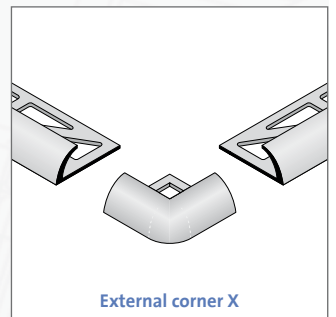

DURABORD

1/2

Round edge profiles (open) PVC

- Information Sheet -

DURAL

APPLICATION:

Dural's DURABORD round edge profiles have been developed to provide a smooth fit at outer corners with walls. They are gently rounded. Apart from their protective function, they are also suitable for sophisticated designs. In addition, they are suitable for covering wall sockets for use with tiles, carpet, parquet or natural stone. High-quality shaped pieces are used to connect profiles together.