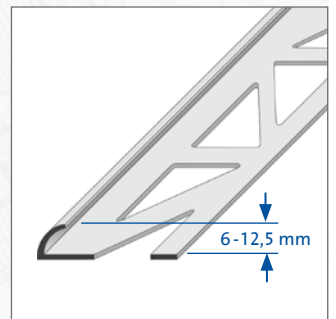

DURABORD

1/2

Round edge profiles (open) PVC

- Information Sheet -

DURAL

APPLICATION:

Dural's DURABORD round edge profiles have been developed to provide a smooth fit at outer corners with walls. They are gently rounded. Apart from their protective function, they are also suitable for sophisticated designs. In addition, they are suitable for covering wall sockets for use with tiles, carpet, parquet or natural stone. High-quality shaped pieces are used to connect profiles together.