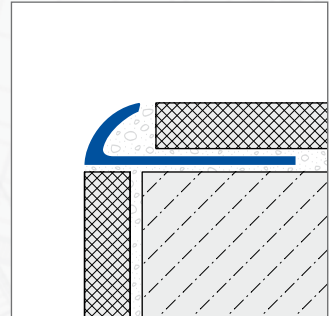

DURABORD

1/2

Round edge profiles (open) PVC

- Information Sheet -

DURAL

APPLICATION:

Dural's DURABORD round edge profiles have been developed to provide a smooth fit at outer corners with walls. They are gently rounded. Apart from their protective function, they are also suitable for sophisticated designs. In addition, they are suitable for covering wall sockets for use with tiles, carpet, parquet or natural stone. High-quality shaped pieces are used to connect profiles together.

PRODUCT DATA:

MATERIAL:	– PVC standard or PVC high gloss („Star“ with peel-off strip)
COLOURS:	– white, jasmine, beige, black, brown, pergamon light, grey, blue, ivory, bright red, whisper blue, whisper pink, pergamon, silver grey, mint, peach, royal blue, bright yellow, dark green. – marble white, marble beige, marble grey, marble black, marble pink, marble green. – granite white, granite beige, granite grey, granite black
LENGTH:	250 cm
HEIGHT:	6 / 8 / 10 / 12,5 mm
ACCESSORIES:	External corners X or Y