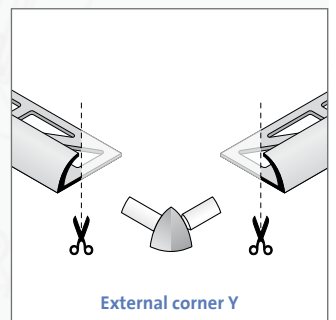

MATERIAL:

DURABORD is available in the following versions: standard PVC and high gloss-painted („Star“ – with protective peel-off strip). Available in a variety of single colours, various marble and granite tones.